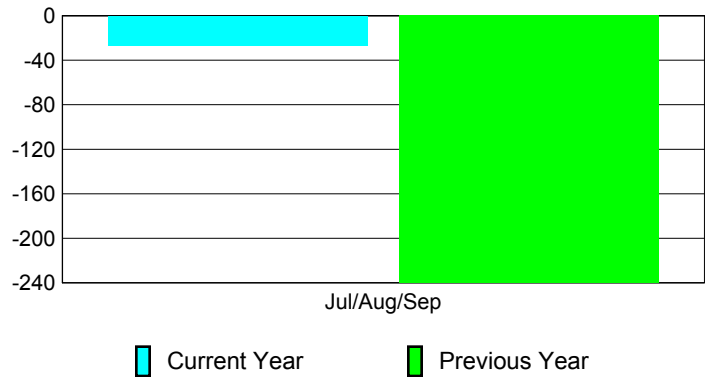

Comparison of Membership Gain/Loss

Current Year Compared to the Previous Year