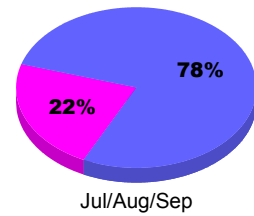

Membership Results
2010-2011

Membership
2009-2010

Month	Net Memb Goal	Actual New Memb	Actual Dropped Memb	Gain/Loss of Memb	Gain/Loss of Memb
Jul/Aug/Sep	50	21	-48	-27	-240
Totals	50	21	-48	-27	-240

Membership Results 2010-2011

Goal, New, Dropped, Gain/Loss

Comparison of Membership Gain/Loss

Current Year Compared to the Previous Year

Gender Comparison 2010-2011

■ Male ■ Female