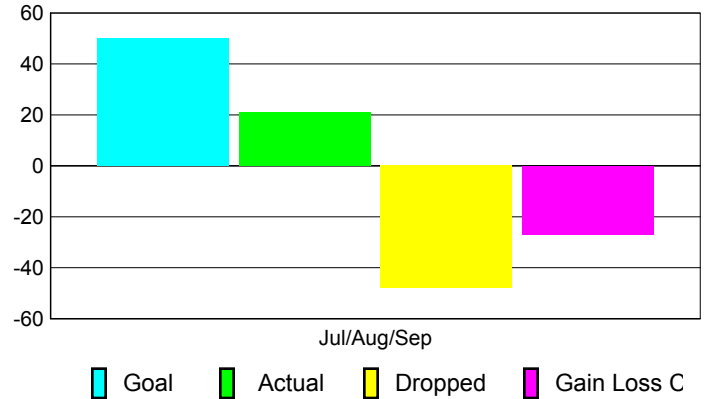

Membership Results 2010-2011

Goal, New, Dropped, Gain/Loss